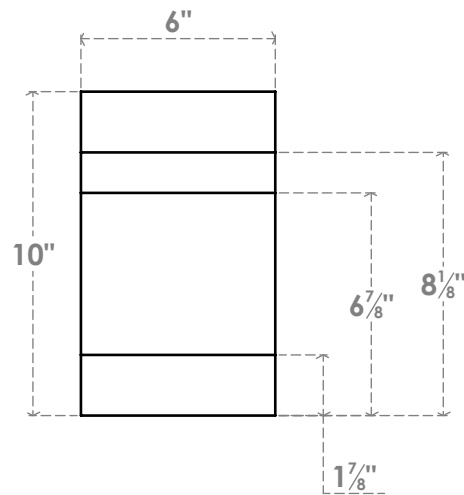

RFTP06X10X12NEB

6"W X 10"H X 12"L NEW BRIGHTON ARCHITECTURAL GRADE PVC RAFTER TAIL

FRONT PROFILE

SIDE PROFILE

ISOMETRIC

EKENA MILLWORK
 2300 WEST MAIN ST.
 CLARKSVILLE, TX 75426
 TOLL FREE: 866-607-0453
 WWW.EKENAMILLWORK.COM

NOTES

1. INSTALLATION TO BE COMPLETED IN ACCORDANCE WITH MANUFACTURER'S SPECIFICATIONS.
2. DRAWING MAY NOT BE TO SCALE
3. THIS DRAWING IS INTENDED FOR DESIGN AND PLANNING PURPOSES ONLY.
4. ALL INFORMATION CONTAINED HEREIN WAS CURRENT AT THE TIME OF DEVELOPMENT BUT MUST BE REVIEWED AND APPROVED BY THE PRODUCT MANUFACTURER TO BE CONSIDERED ACCURATE.
5. ARCHITECTURAL GRADE PVC PRODUCTS ARE MADE FROM EXPANDED CELLULAR PVC AND COME NATURALLY WHITE BUT MAY BE PAINTED