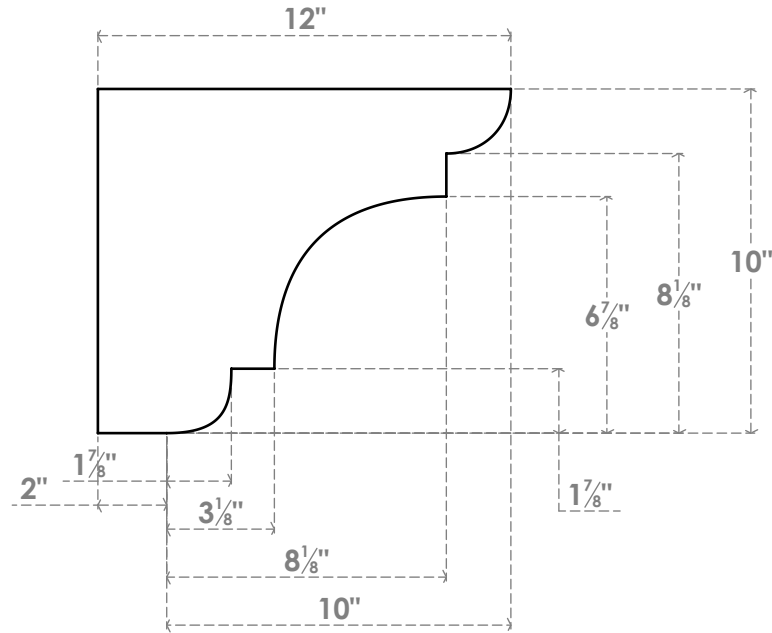

RFTP06X10X12NEB

6"W X 10"H X 12"L NEW BRIGHTON ARCHITECTURAL GRADE PVC RAFTER TAIL

FRONT PROFILE

SIDE PROFILE

ISOMETRIC

EKENA MILLWORK
 2300 WEST MAIN ST.
 CLARKSVILLE, TX 75426
 TOLL FREE: 866-607-0453
 WWW.EKENAMILLWORK.COM

NOTES

1. INSTALLATION TO BE COMPLETED IN ACCORDANCE WITH MANUFACTURER'S SPECIFICATIONS.
2. DRAWING MAY NOT BE TO SCALE
3. THIS DRAWING IS INTENDED FOR DESIGN AND PLANNING PURPOSES ONLY.
4. ALL INFORMATION CONTAINED HEREIN WAS CURRENT AT THE TIME OF DEVELOPMENT BUT MUST BE REVIEWED AND APPROVED BY THE PRODUCT MANUFACTURER TO BE CONSIDERED ACCURATE.
5. ARCHITECTURAL GRADE PVC PRODUCTS ARE MADE FROM EXPANDED CELLULAR PVC AND COME NATURALLY WHITE BUT MAY BE PAINTED